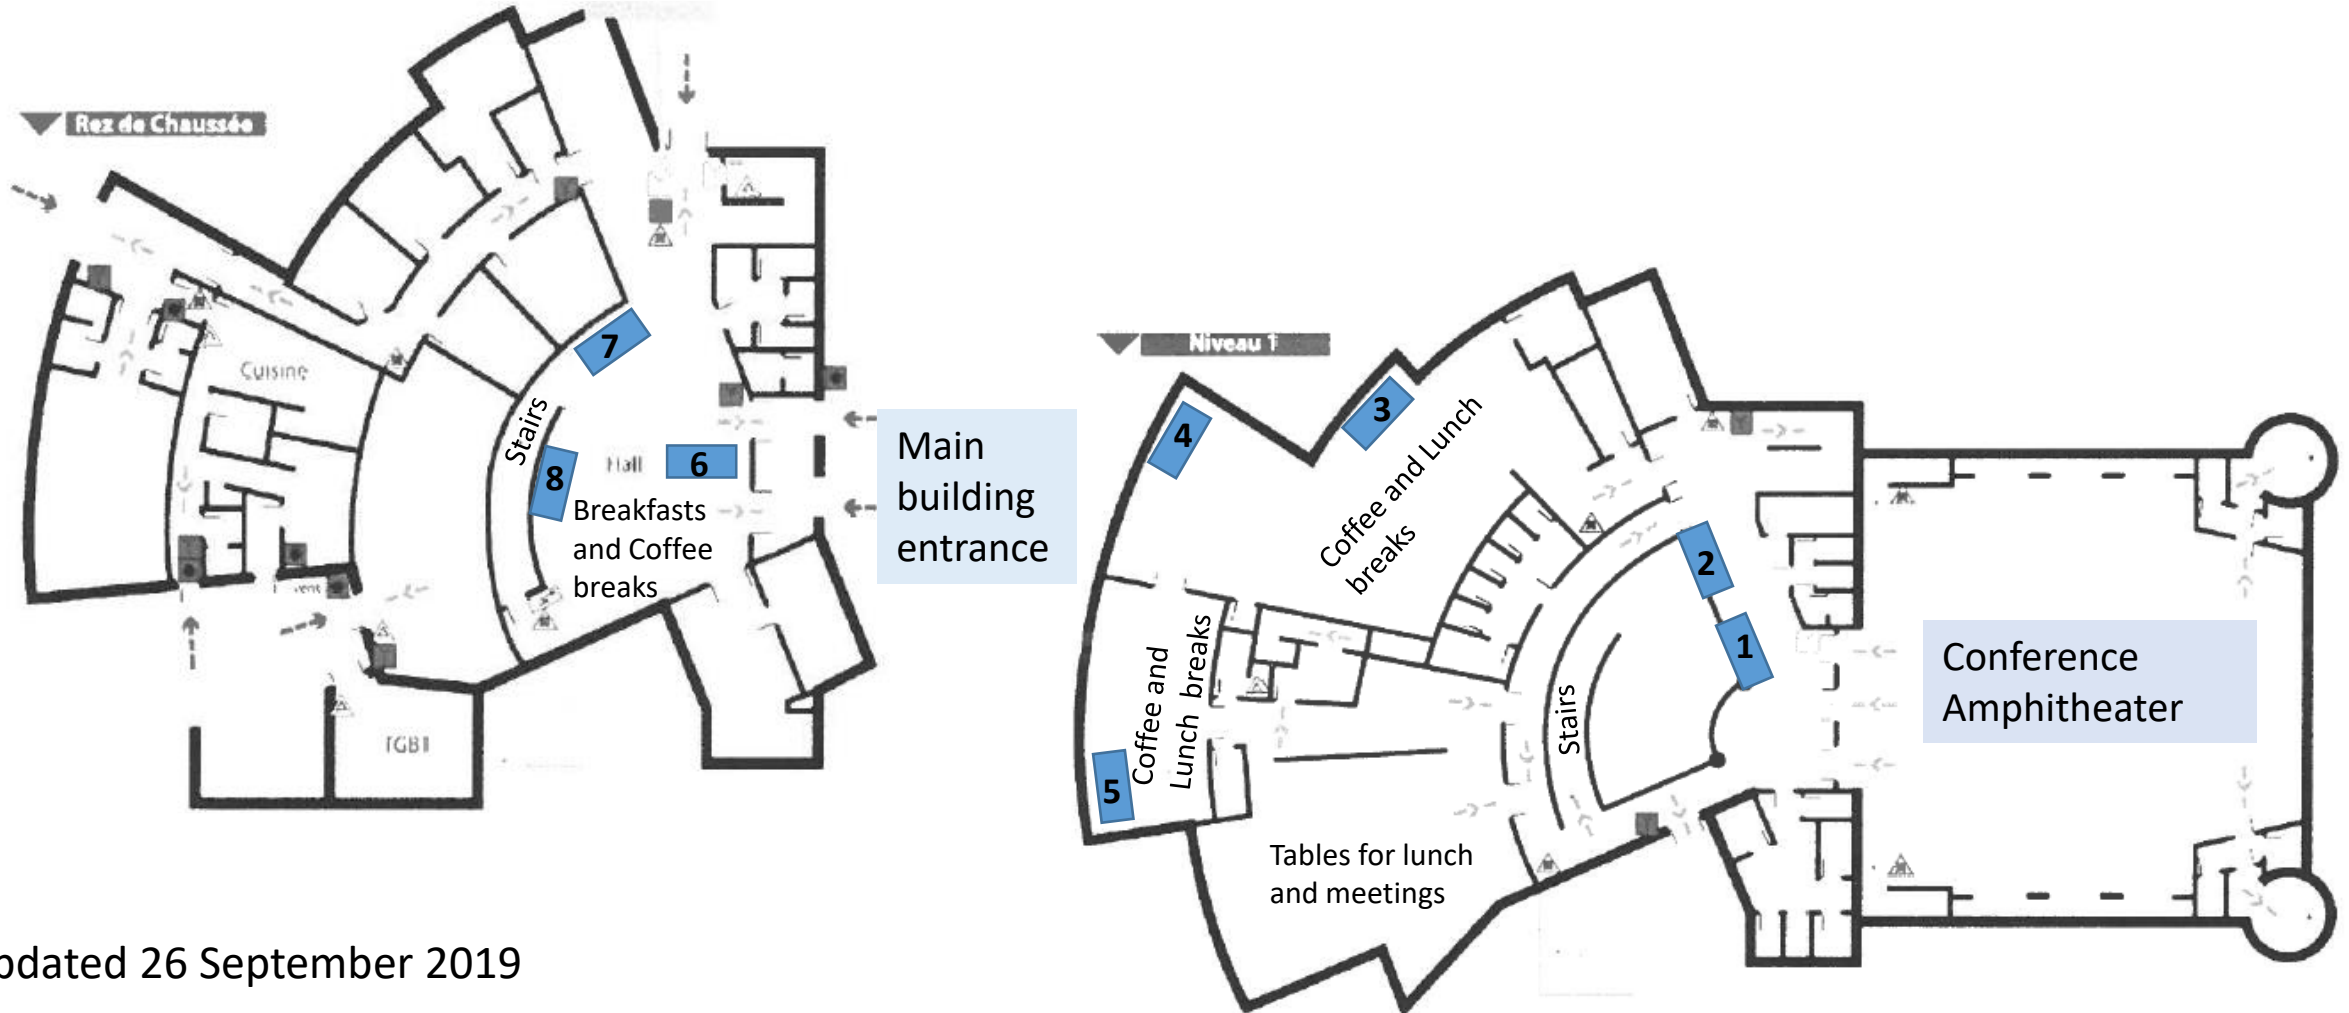

Exhibitions

The symposium Program

has been arranged to allow ISROS attendees to visit your booth during 2 hours networking session at coffee and lunch time every day.

Attendees will have coffee and/or lunch only at your booth !

Exhibitions

Typical booth:

- Inside the conference building
- Table top
 - booth size 4m²,
 - with electrical power 220v
 - 2 seats + 1 large table

Updated 26 September 2019

Booth localizations

Possible booth localizations: see on drawings from number 1 to 8.

Exhibition localization and local hotels